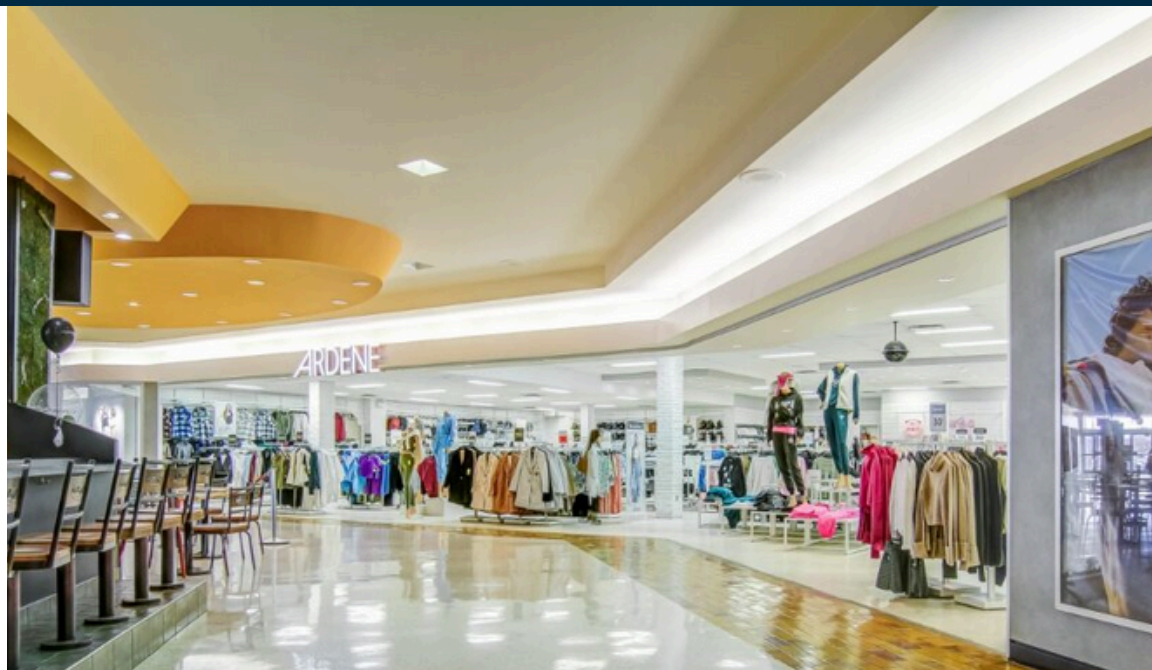

PLACE CENTRE-VILLE

- Place Centre-Ville is located at the heart of downtown Jonquière, making it very accessible to all customers.
- Surrounded by several pharmacies, senior residence homes, schools, library, bus terminal, SAQ, banks, grocery stores, restaurants, movie theater and Rivière-aux-Sables.
- The population of Saguenay is approximately 148,000 inhabitants
- Annual visits exceed 1 million people each year

2 
RESTAURANTS

32 
TENANTS

\$135
SALES PER SQ.FT

ABOUT THE AREA

9% +
POP. GROWTH

60K
PRIMARY MARKET

80K
SECONDARY
MARKET

45.8
AVERAGE AGE