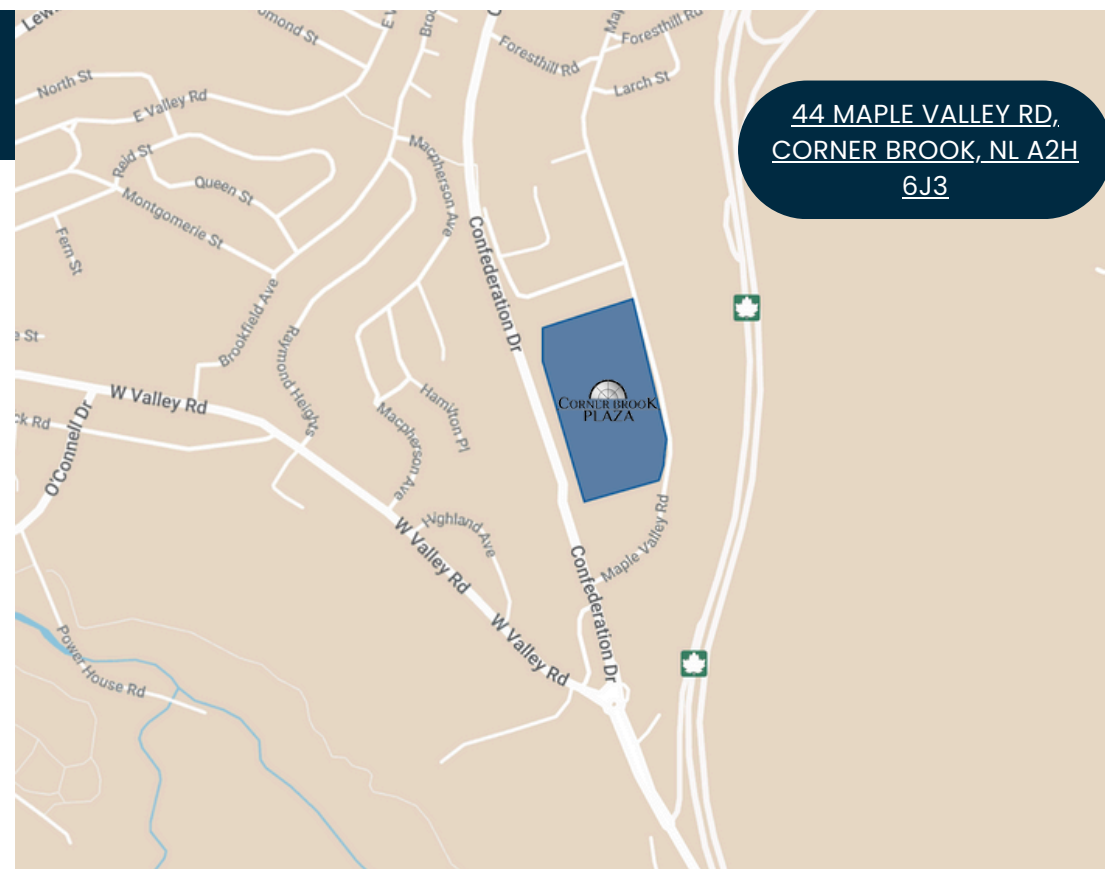

5
RESTAURANTS

53
TENANTS

$445
SALES PER SQ.FT

ABOUT THE AREA

142K
PRIMARY MARKET

242K
SECONDARY
MARKET

35-45
MEDIAN AGE
GROUP

westcliff.ca

LEASING
Norma Howieson
Consultant
514 400-5021 (call after 3pm ET)
nhowieson@westcliff.ca

MALL MANAGER
Byron Bellows
General Manager
709 634-3872
bbellows@cornerbrookmall.com